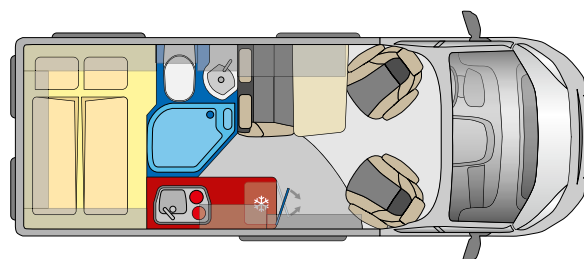

# THE 2WIN RS PLUS WITH NEW INTERIOR DECOR

**POESSL**  
*The Original*

**2WIN RS PLUS**

**Berths**  
2 (+1 optional)

**Seats / belts**  
4 / 4

**Gross vehicle weight**  
2 (+1 optional)

**Length**  
5,998 mm

**Width**  
2,050 mm

**Height**  
2,580 mm

To configure your dream motorhome, visit:  
[www.poesl-mobile.de/konfigurator](http://www.poesl-mobile.de/konfigurator)  
(in German)

## SPECIAL FEATURES

- ✓ Breeze – a new interior decor – a breath of fresh air exclusively for 2Win RS Plus, Roadcamp R and Roadcruiser models
- ✓ Matchless open-plan living area concept
- ✓ Flexible bathroom with top-class roller blind - functions superbly as a room partition, too

## THE PLUS INTERIOR FEATURES

- + Alloy wheels 16"
- + DAB antenna in wing mirror
- + USB charging port
- + Techno-Trim dash
- + Cup holder + smartphone /tablet mount
- + Configured for radio with 4 LS
- + Electrically operated and heated wing mirror
- + Integrated radio control buttons on steering wheel
- + Fog lights
- + Leather steering wheel
- + Automatic climate control
- + Inductive charging station
- + Painted bumpers / Flared wheel arches
- + Digital cockpit
- + Captain Chair, swivel
- + Driver's cab blackout blinds
- + Silver special upholstery
- + 25A charging booster
- + Window in toilet
- + Breeze design